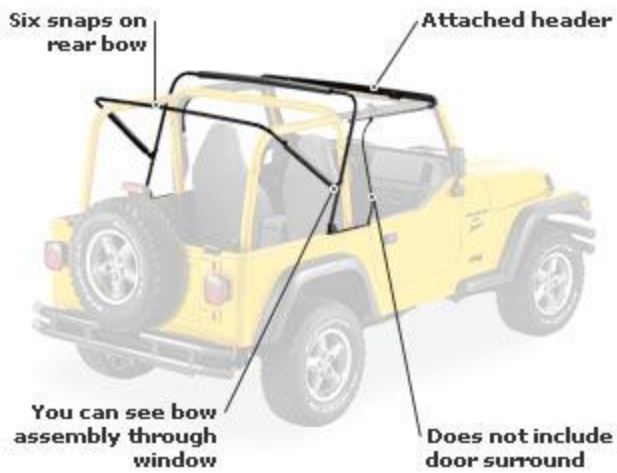

Jeep Wrangler Bestop Supertop Soft Top Hardware Configuration

Jeep 1997-2006 TJ Bestop Supertop **Hardware w/ Full or Half Doors:**

1. Six snaps on rear bow
2. Attached Header
3. You can see bow assembly through window
4. Does not include factory door surround

SuperTop Hardware w/ Full or Half Doors:

1. No snaps along center bow
2. No snaps along horizontal bar above door
3. Vertical retainer is curved
4. Bow assembly is adjustable

Jeep 1989 - 1995 YJ Wrangler Bestop